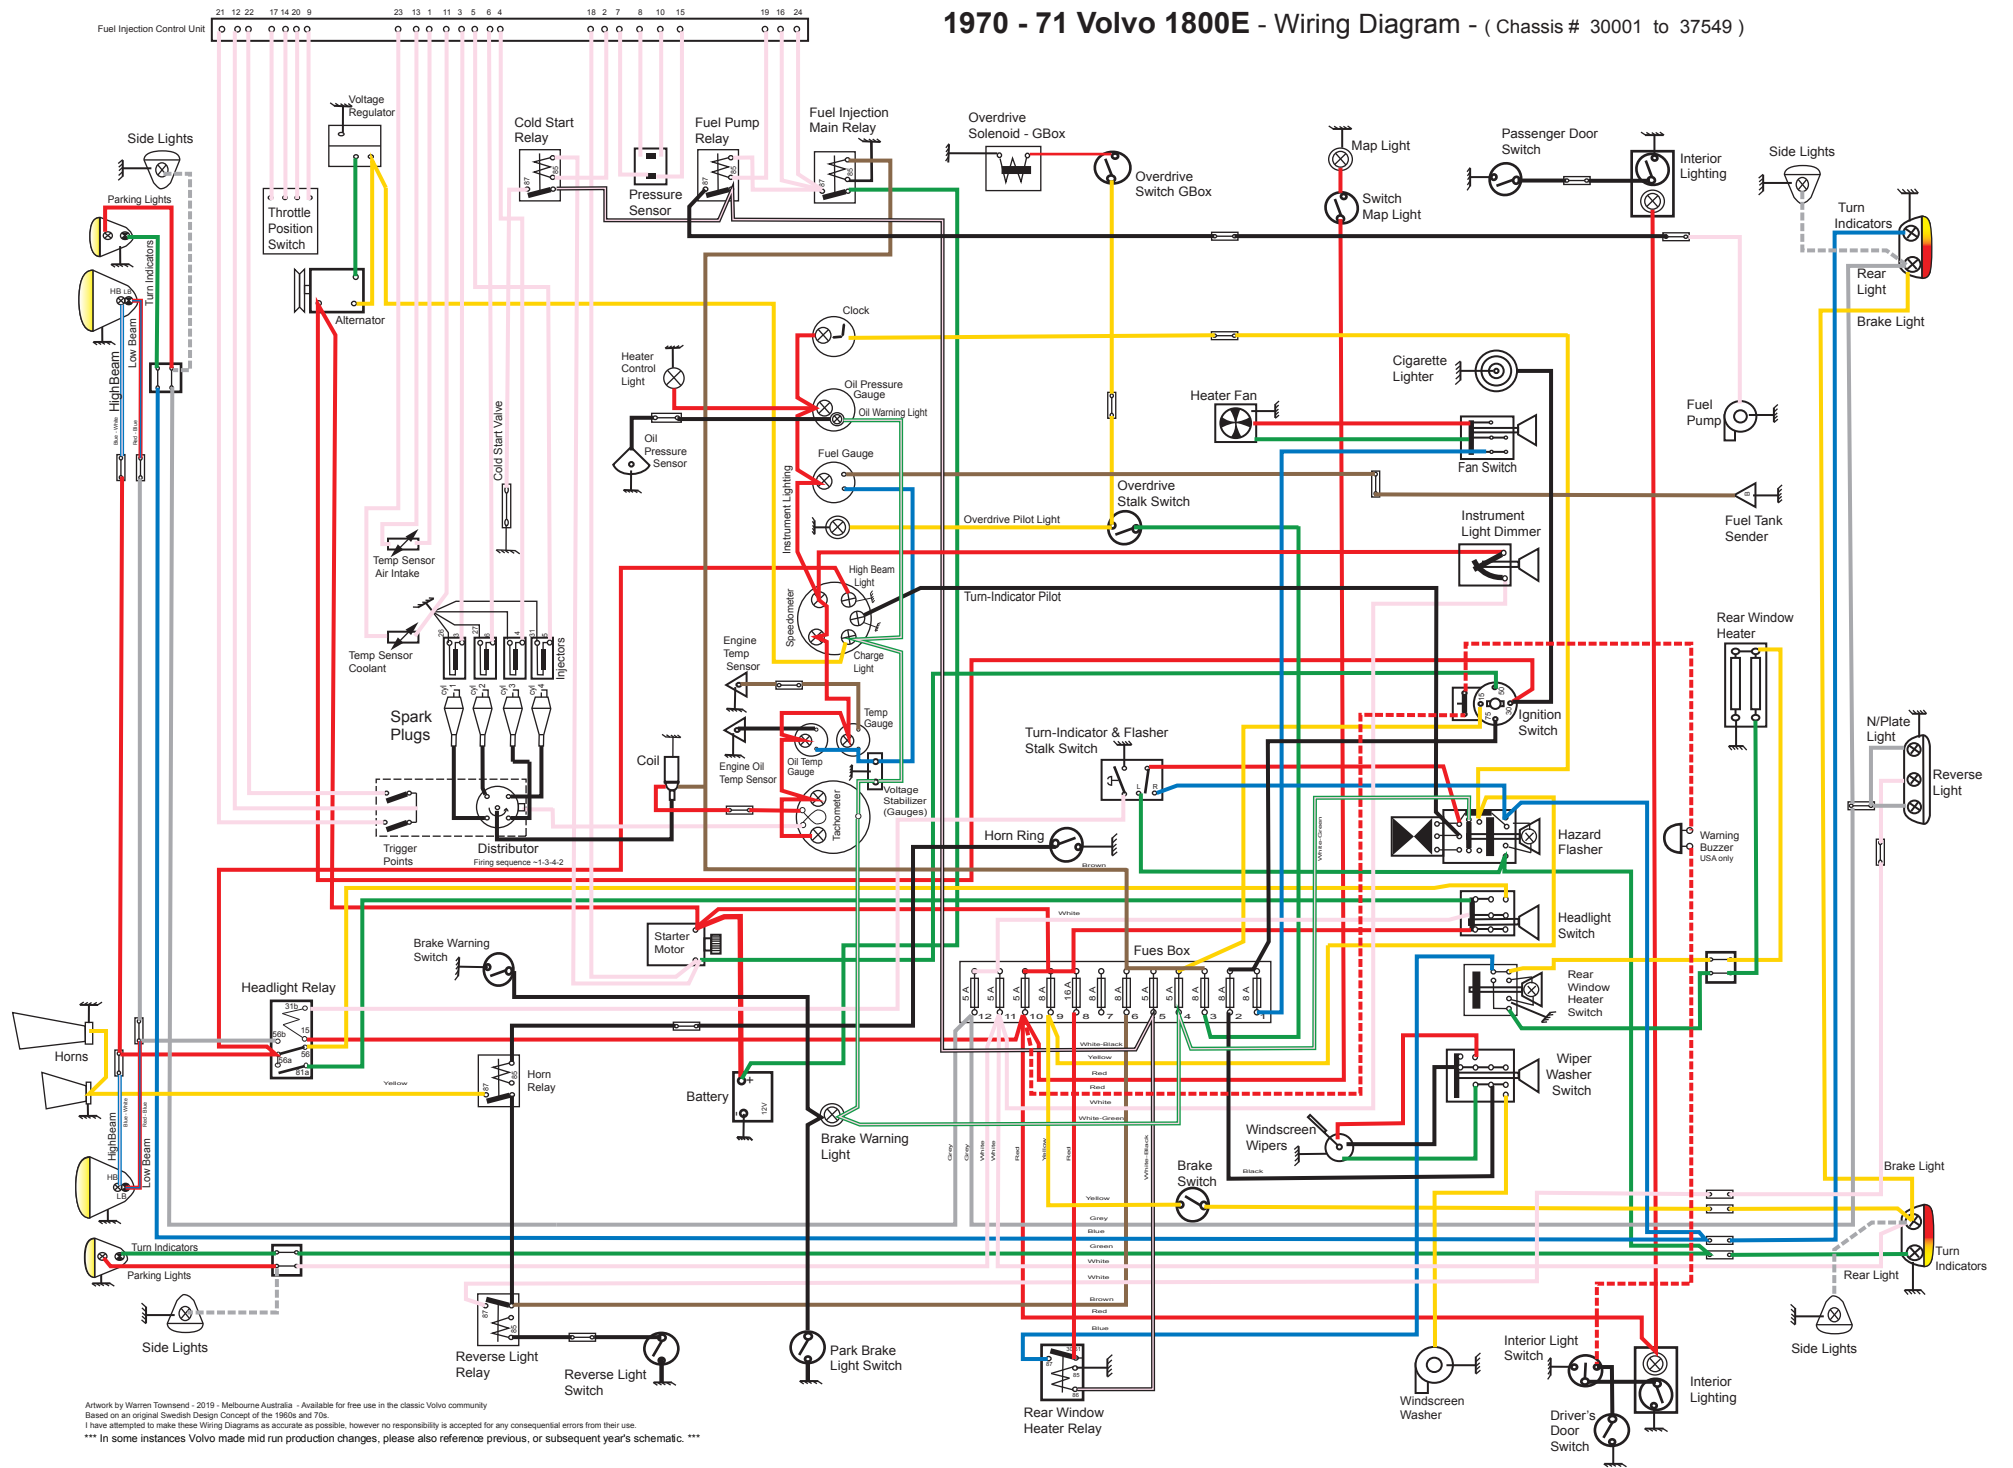

1970 - 71 Volvo 1800E - Wiring Diagram - (Chassis # 30001 to 37549)