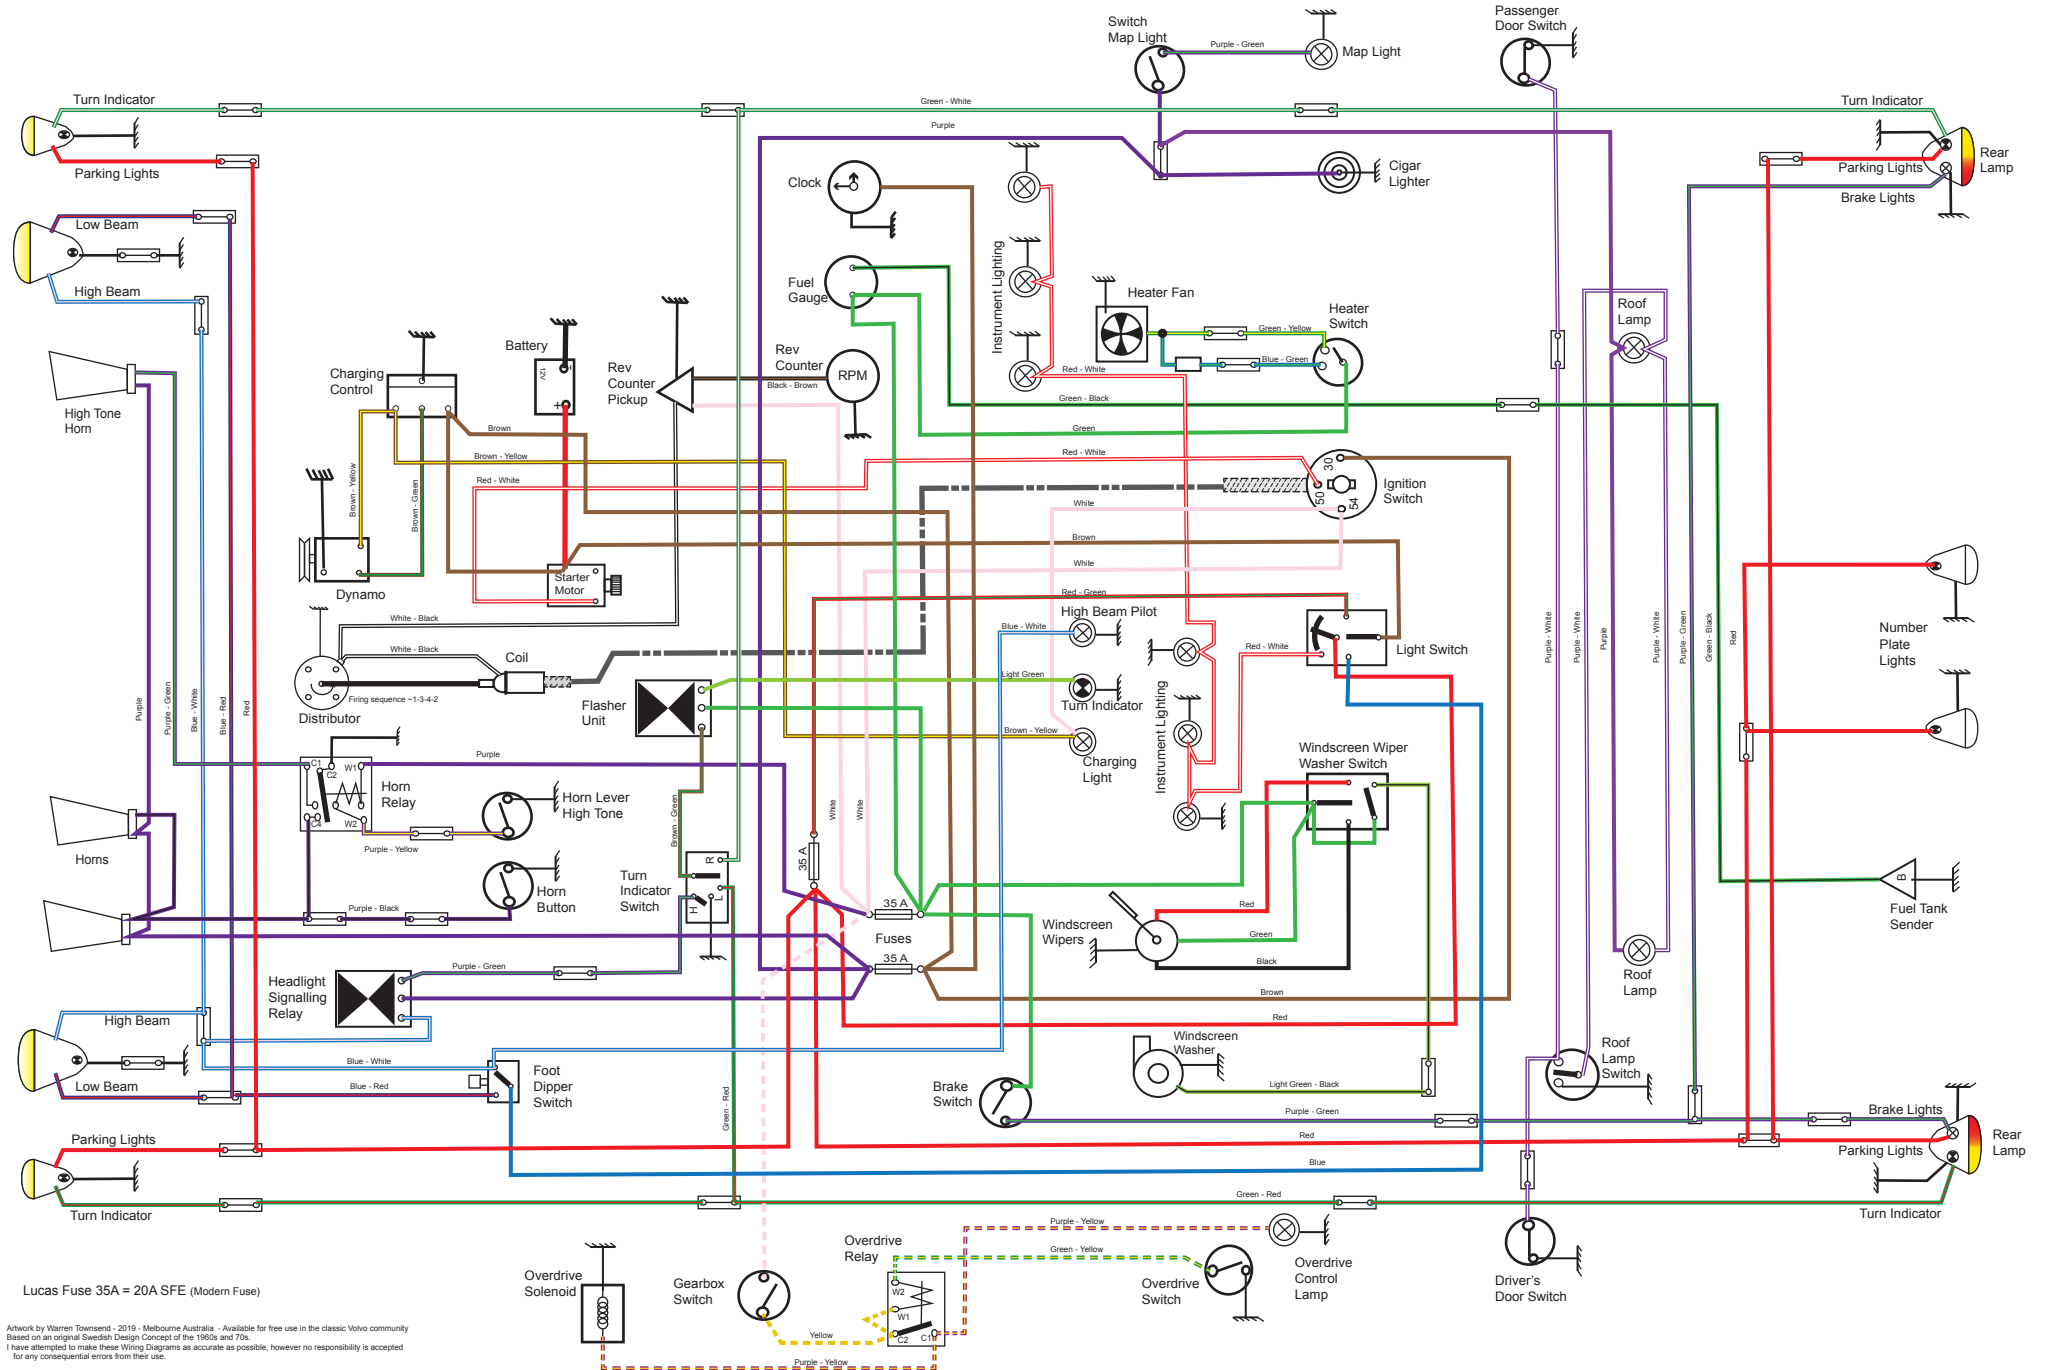

Volvo P1800 1961 - 1963 Wiring Diagram - (Chassis # 0001 to # 6000)